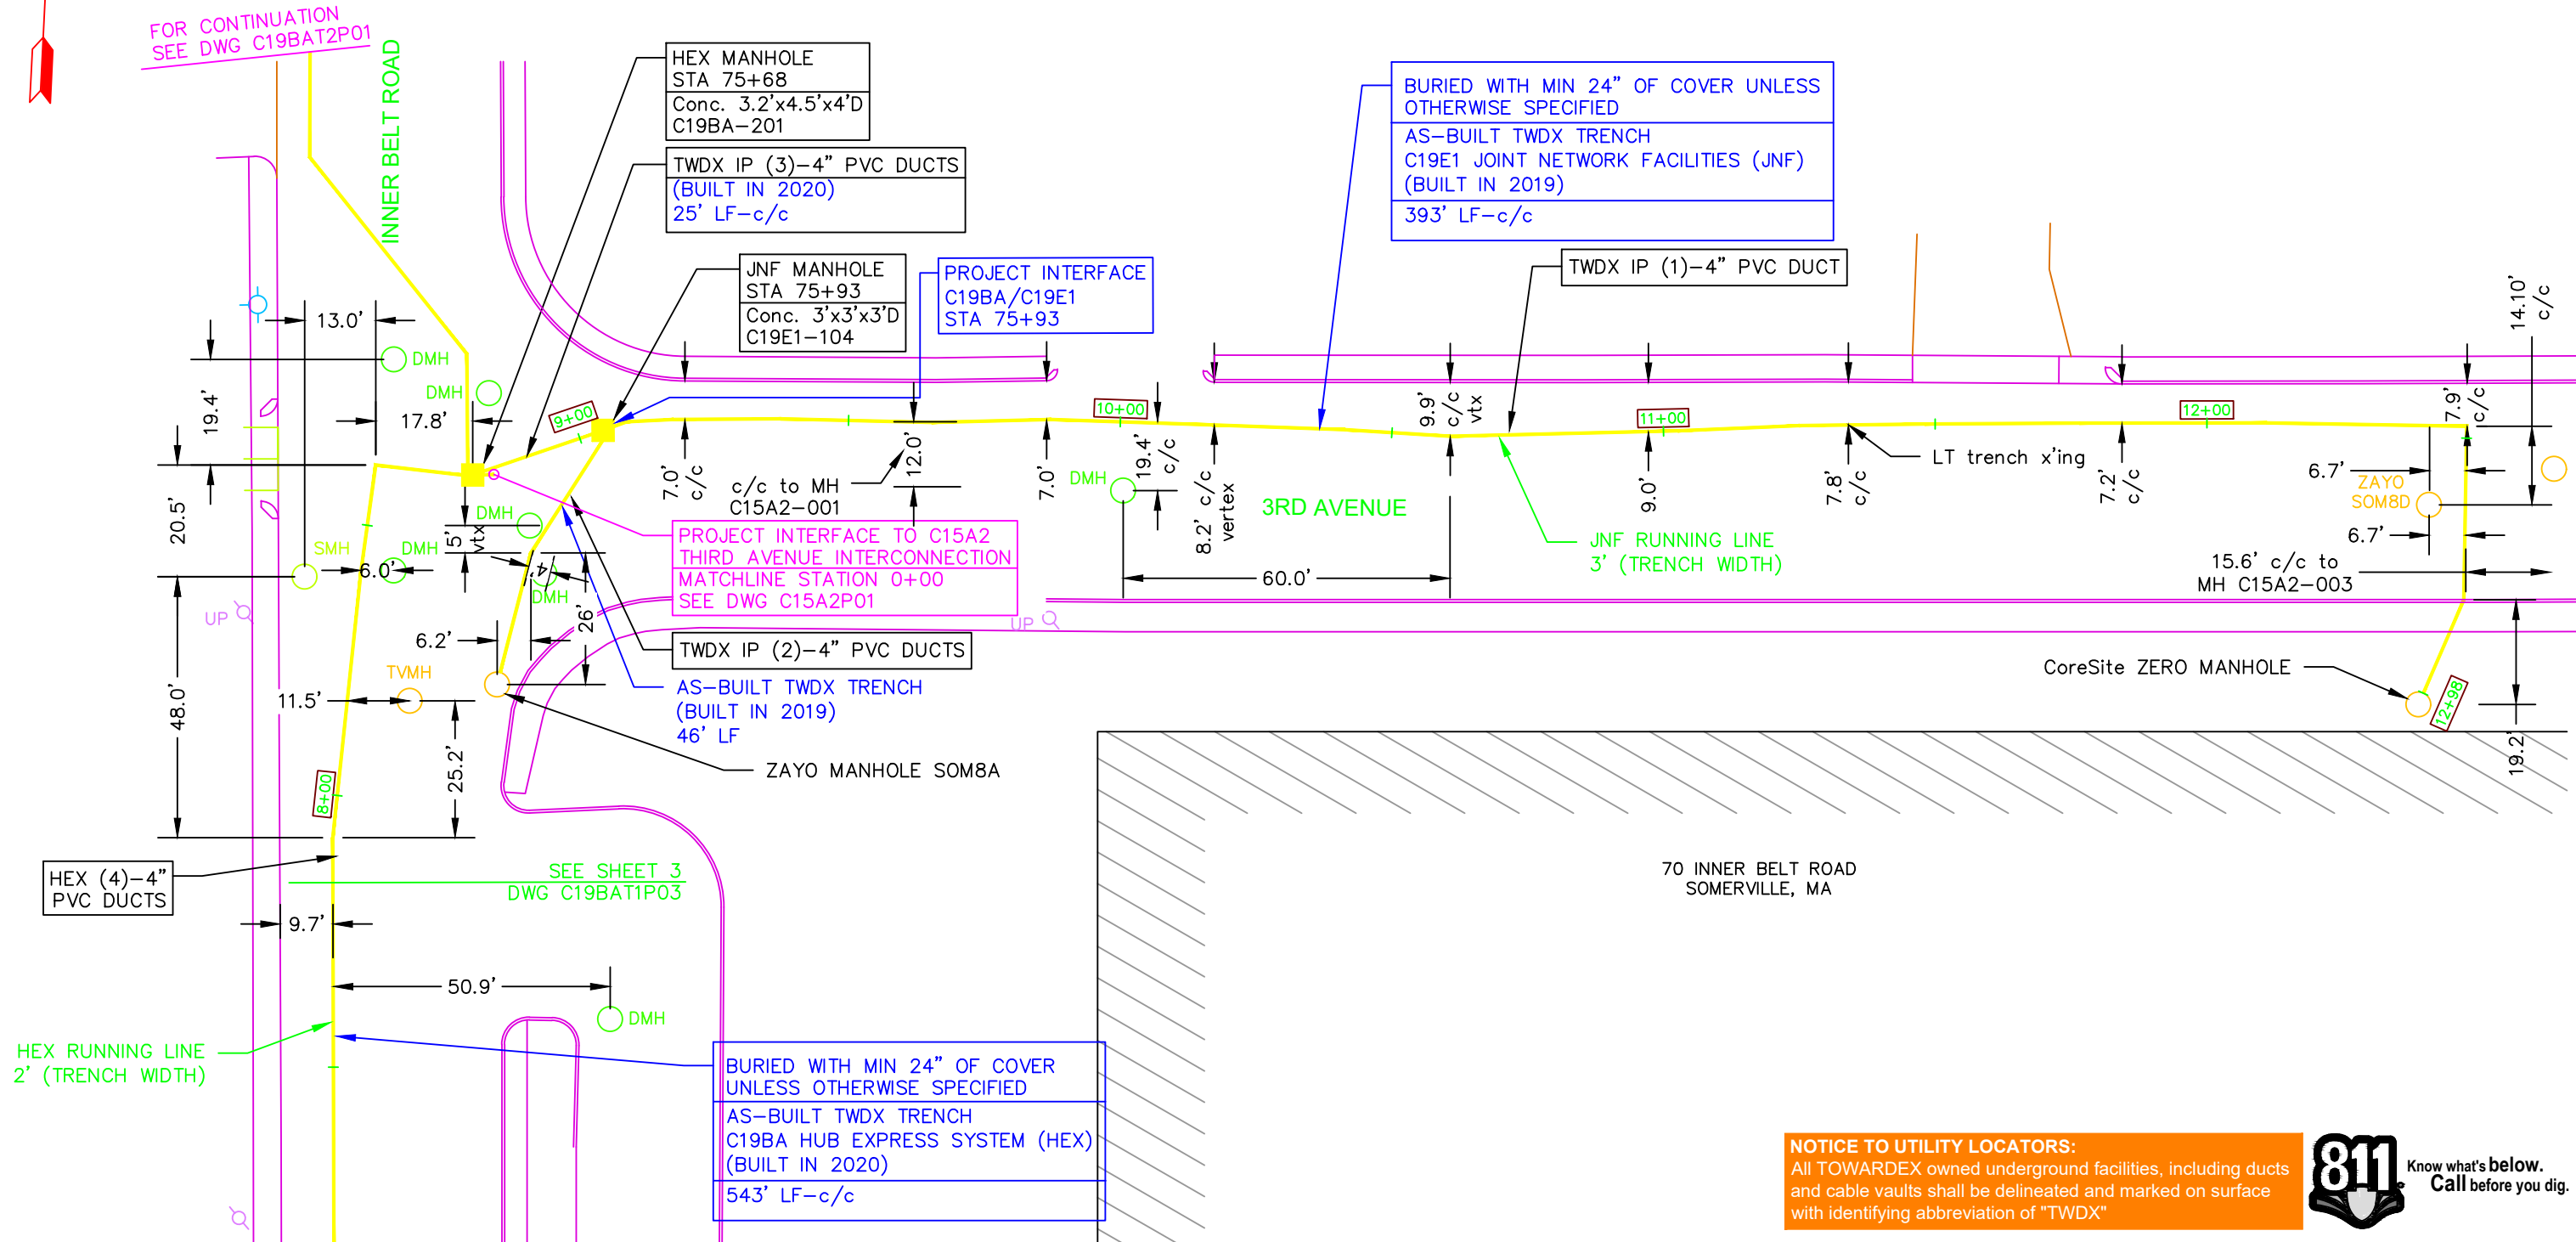

SOMERVILLE
MIDDLESEX COUNTY
MASSACHUSETTS

NOTICE TO UTILITY LOCATORS:
All TOWARDEX owned underground facilities, including ducts and cable vaults shall be delineated and marked on surface with identifying abbreviation of "TWDX"

Y:\IP Planning\HubExpress (HEX) Program\As Built System Diagrams\C19BAT1\C19BAT1P99.dwg
Nov 04,2022 - 4:59pm by gkeyes

Designed by J. CONNOR
Checked by J. KENNEDY
Date 2/3/2021

CONDUIT RECORD PLAN

PREPARED BY:

50 Mall Road, Suite 203, Burlington, MA 01803
p 781.221.8400 f 781.221.7117

PREPARED FOR:

Your network success story.

PROJECT TITLE:
AS-BUILT CONDUIT PLACEMENT PLAN
70 INNER BELT ROAD
SOMERVILLE, MA 02143

SHEET NUMBER:
4
OF 4 SHEETS